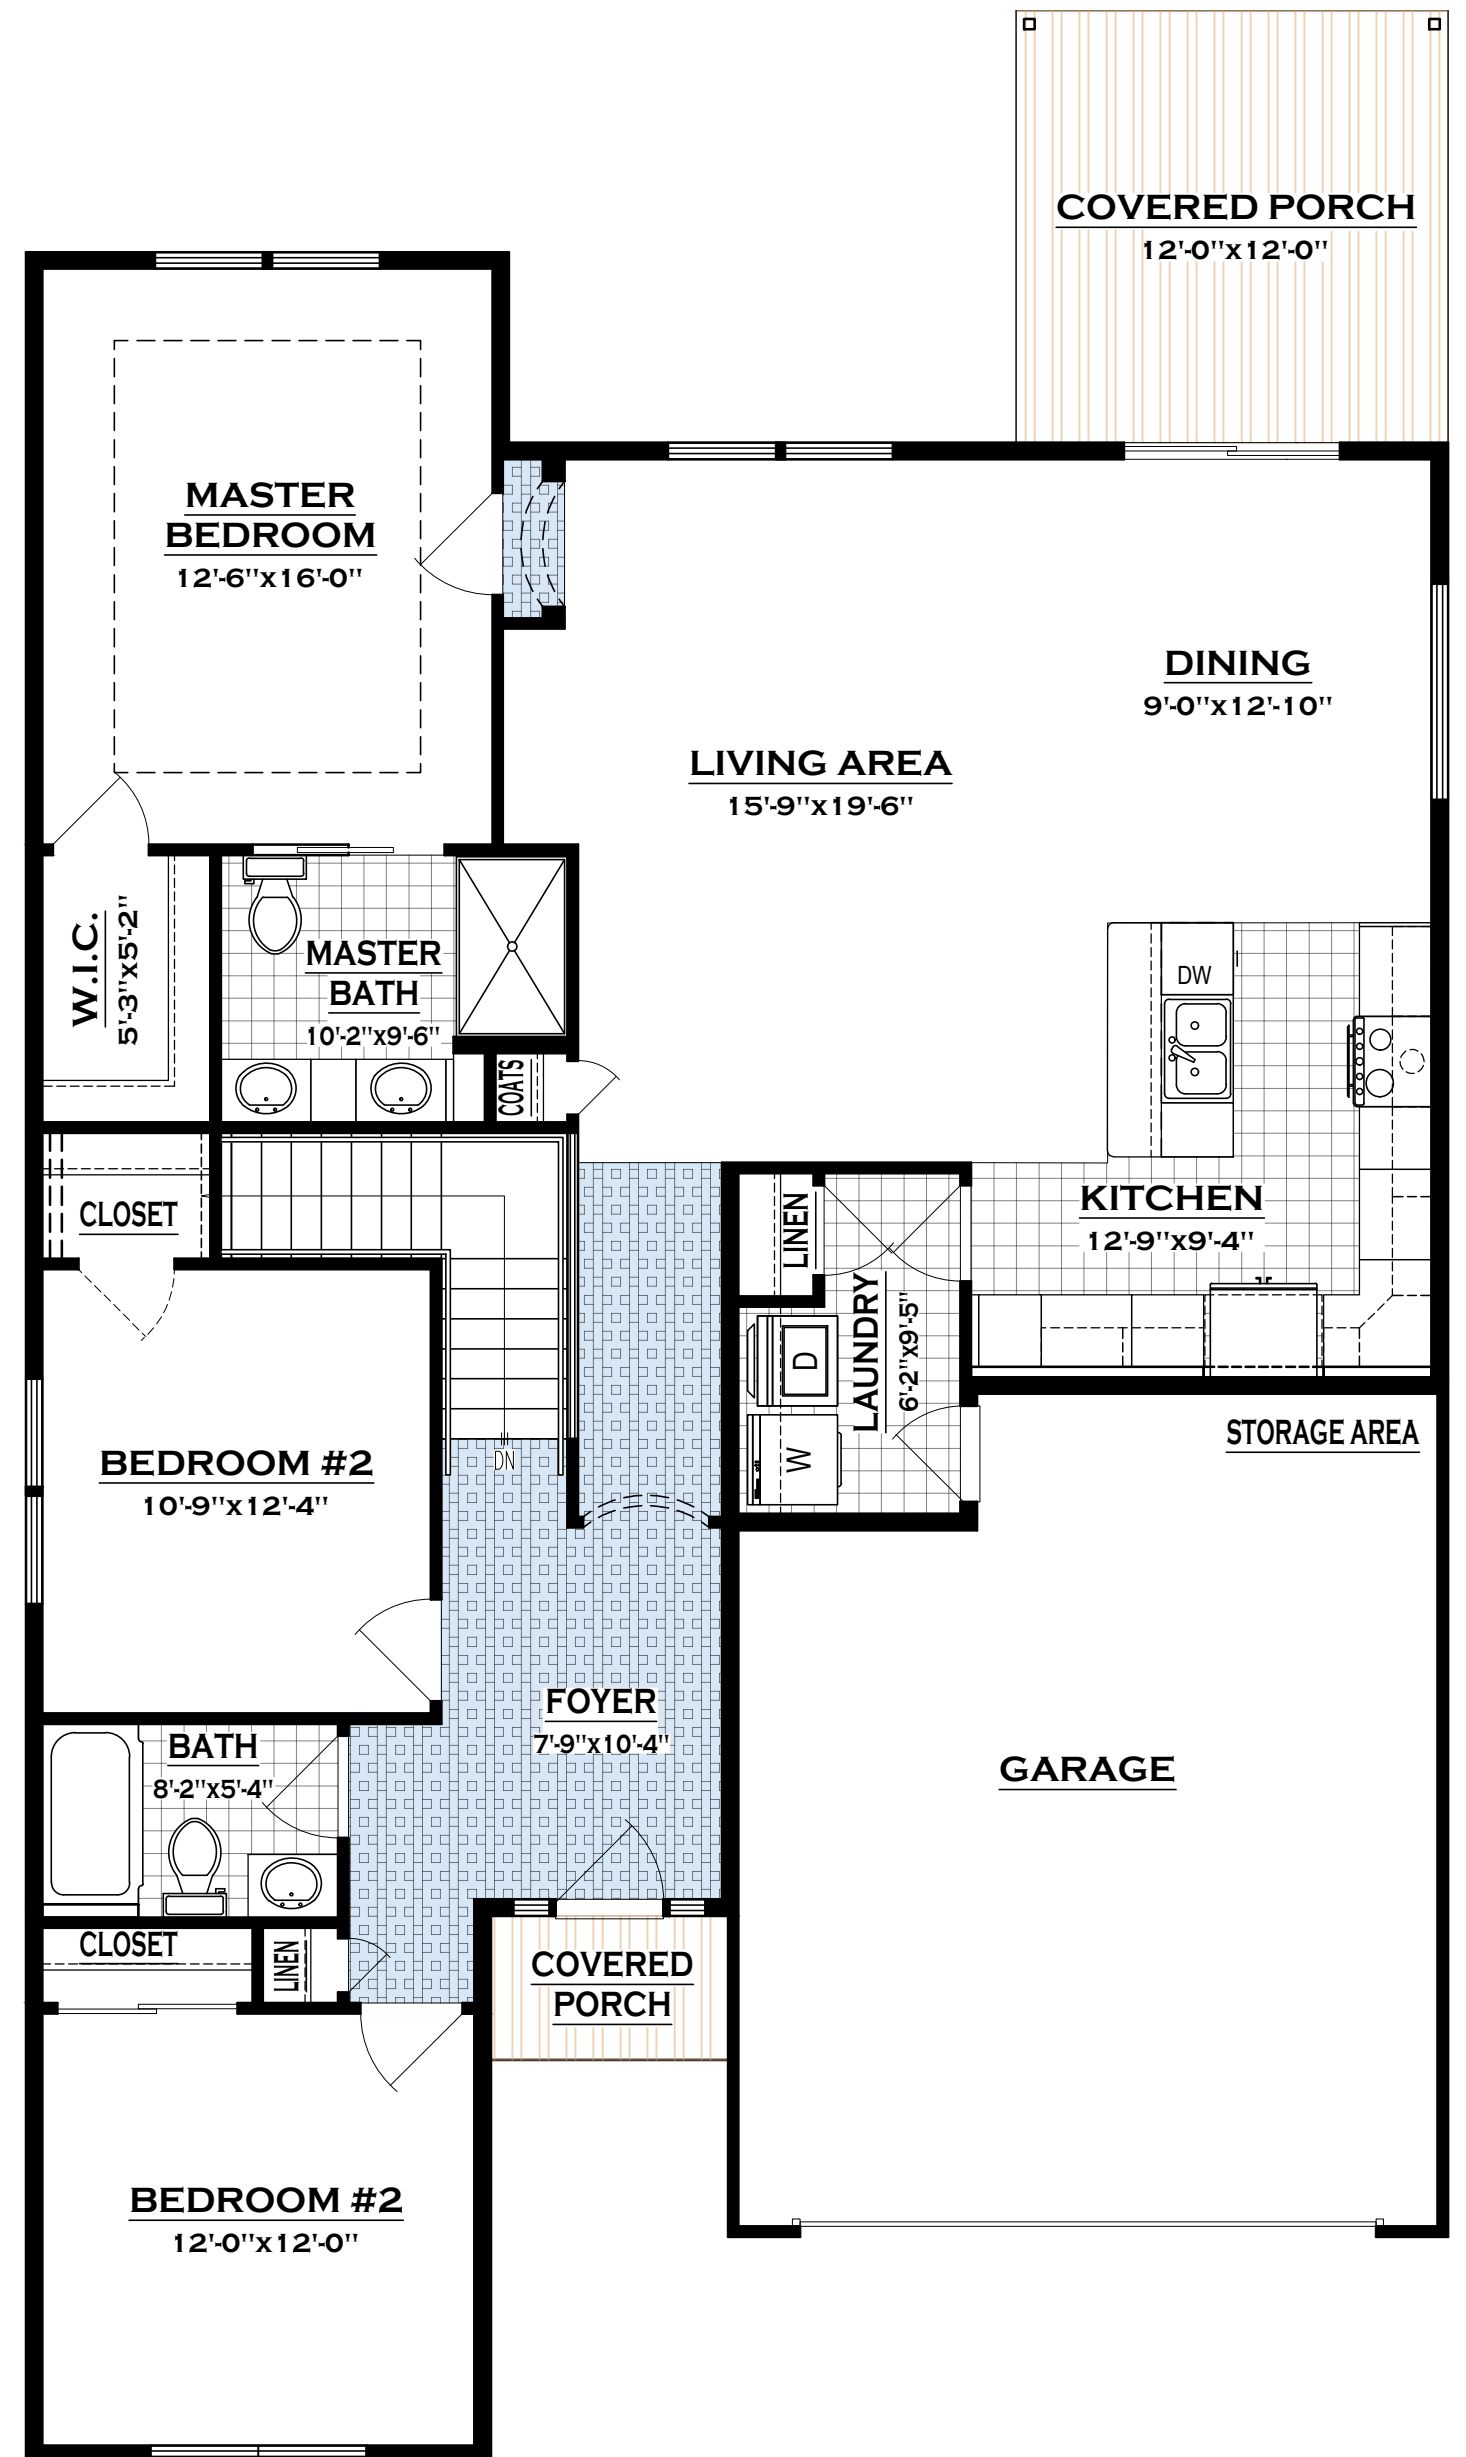

CLEARVIEW NORTH - PHASE 1A

POPLAR 2-ELEVATION #2-ORIGINAL-GR

FRONT ELEVATION

THE ATKINS GROUP
2805 SOUTH BOULDER DR.
URBANA, IL 61802
(217) 693-5625